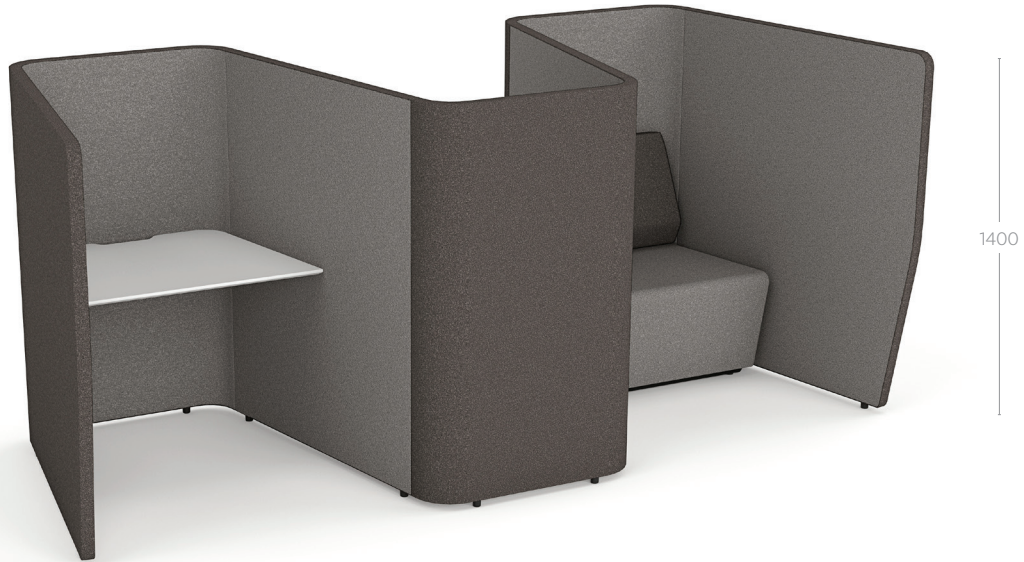

Zip

Motion Zip work pods provide a high level of acoustic and visual privacy, allowing workers to complete focussed individual tasks in a comfortable environment.

Dimensions (mm)

WORKSURFACE HEIGHT = 730mm