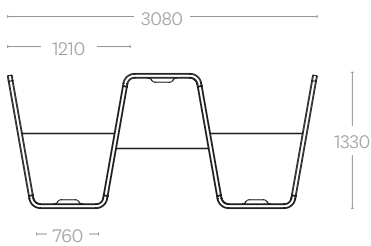

Zip

Motion Zip work pods provide a high level of acoustic and visual privacy, allowing workers to complete focussed individual tasks in a comfortable environment.

Dimensions (mm)

WORKSURFACE HEIGHT = 730mm