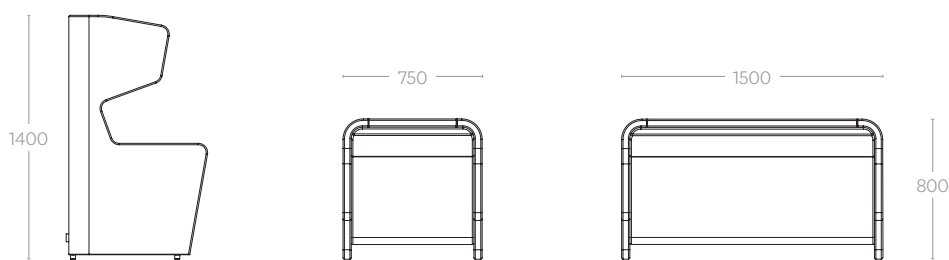

## Wing

Motion Wing seating can be arranged to create meeting spaces or be used as quiet spaces to complete short individual tasks. The acoustic wings provide acoustic privacy with a more unique bold aesthetic.

### Dimensions (mm)

SEAT HEIGHT = 430mm