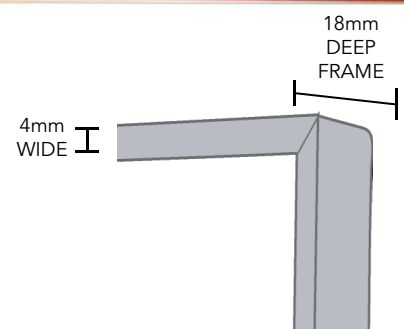

# Slimline Acoustic Pinboard

For a versatile and environmentally-friendly pinboard, the Slimline Acoustic Pinboard provides all the features of a regular pinboard with the added advantage of acoustic properties. The lightweight surface is made from 60% recycled materials, is highly durable and helps to reduce reverberated noise, as well as being easily pinnable. The super-stylish slimline aluminium frame provides a sleek and modern look and allows for easy installation. With 40 colours to pick from and multiple sizes (including custom) available, you can create the perfect board to suit your space!

## DIMENSIONS

900 x 600 | 1200 x 900 | 1200 x 1200 | 1500 x 900 | 1500 x 1200 | 1800 x 900 | 1800 x 1200  
2000 x 1200 | 2100 x 1200 | 2400 x 1200

For Orders Please Contact  
PHONE : 1300 849 152

EMAIL: [sales@whiteboardsandpinboards.com.au](mailto:sales@whiteboardsandpinboards.com.au)