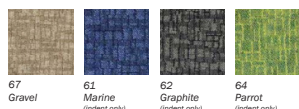

Gin Rummy Fabric