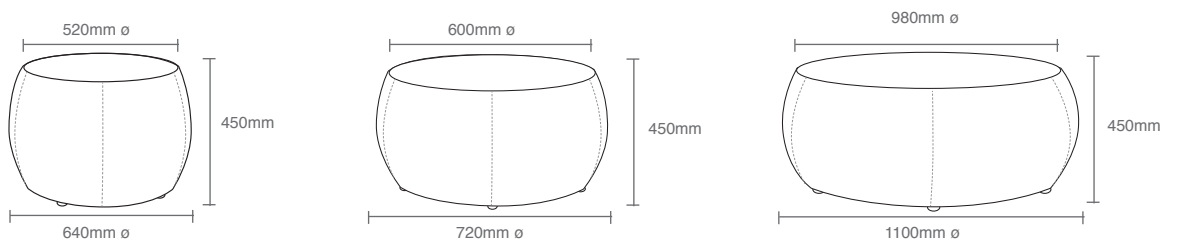

Product Codes

KON740-A (small)
KON740-B (medium)
KON740-C (large)

Specifications

Guarantee
5 years
Indicative Weight Rating
120kg (per module)
Indicative Sitting Hours
8+

Features

- Superior 80mm 35/230 FR foam
- Strong durable inner construction
- Plastic glides

Options

- Customer specified fabric
- Aluminium D-ring for easy manoeuvrability

Dimensions (MM)

Small:
Seat size: 520ø
Seat height: 450
Overall: 640w x 640d x 450h

Medium:
Seat size: 600ø
Seat height: 450
Overall size: 720w x 720d x 450h

Large:
Seat size: 980ø
Seat height: 450
Overall: 1100w x 1100d x 450h

Fabric Meterage
(1.5m wide)

1.8

1.9

3.3

1. Small / 2. Large / 3. Optional drag ring