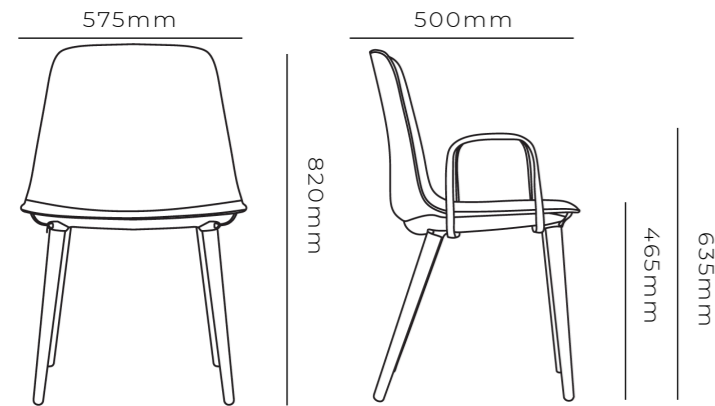

LAYLA TIMBER LEG

This elegant look adds a touch of class to the office. The timber legs make a modern statement to the overall minimal chair design making it perfect to add to any meeting room, executive office or even on its own in a reading nook. Its stylish good looks are sure to turn heads.

- Sturdy timber 4 leg base
- Optional Arms available

CUSTOMISE YOUR LAYLA TIMBER LEG CHAIR

Full Upholstery

Offers the best foundation to ensure extreme comfort.

Plastic Shell

The moulded shell is a timeless classic. It's minimal design makes it easy to maintain.

Plastic Shell with Seat Pad

The cushioned seat pad adds a modern element and additional comfort to the classic shell.