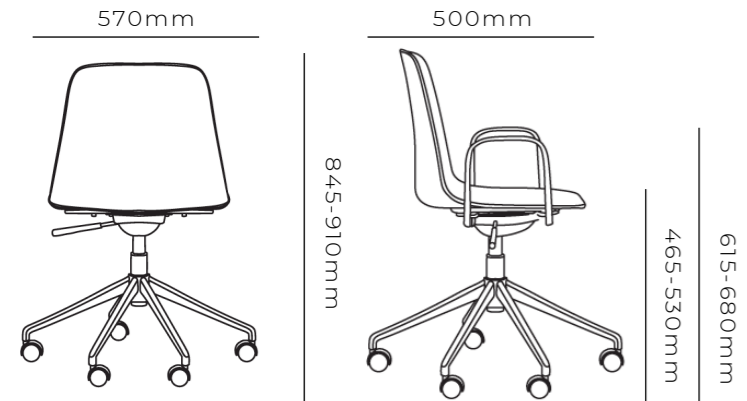

LAYLA TASK

The stylish black 5 star swivel base incorporates good looks and practicality. The gas lift allows each individual user to set the chair to a position that provides them the most comfort and support, making this a great chair for any scenario from boardroom to meeting area.

- Black 5-star base
- Height Adjustable gas lift
- Optional Arms available