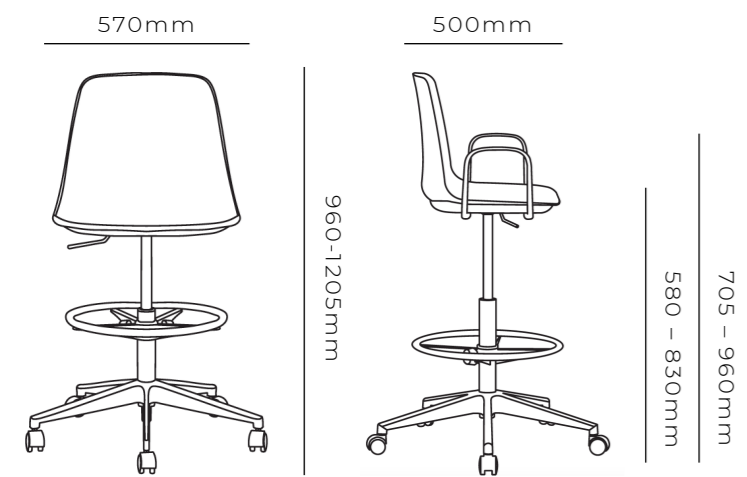

LAYLA DRAFTING

This design is best suited to a tall table, counter or height adjustable desk. Perfect for a training room or collaborative space where you can alternate between sitting and standing. It's 360 degree swivel means the user can manoeuvre and adjust to any environment.

- Stainless steel foot ring
- Black 5-star base
- Height Adjustable gas lift
- Optional Arms available