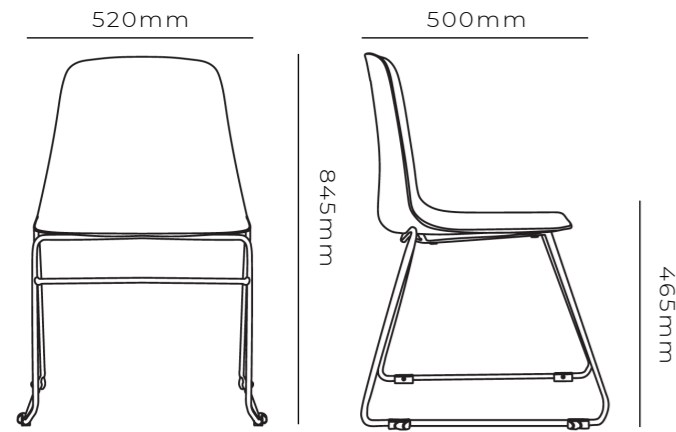

LAYLA SLED BASE

The minimal design of the Sled frame combines simplicity and functionality making it a versatile option for your workspace. Easy to stack and store away, the Sled frame works wonders in training, conference, classroom and cafeteria settings.

- Black powder coated metal frame
- Sturdy Fixed-height Sled base