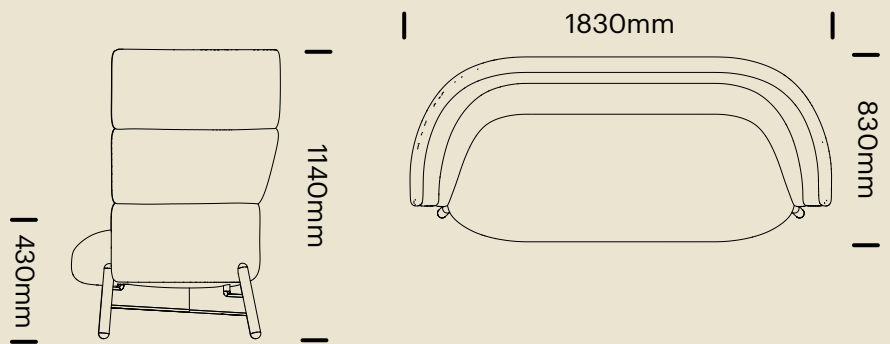

## DIMENSIONS - JARA STANDARD

---

## DIMENSIONS - JARA TALL BACK

---

### 1 Seater

JARA1S-TIM-H | Meterage: 5.6m

---

### 2 Seater

JARA2S-TIM-H | Meterage: 8m

Sydney  
Canberra  
Melbourne  
Brisbane  
Newcastle  
Perth