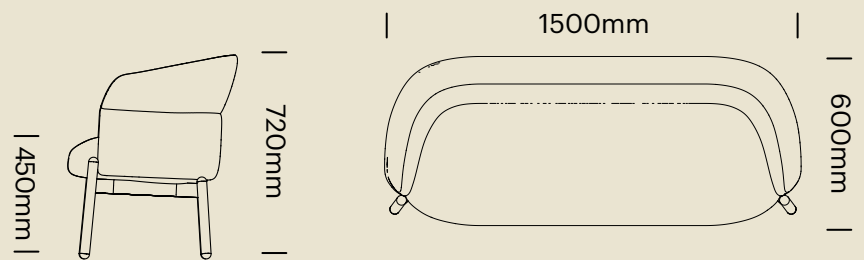

## DIMENSIONS - JARA STANDARD

---

### 1 Seater

JARA1S-TIM | Meterage: 3.3m

---

### 2 Seater

JARA2S-TIM | Meterage: 4.8m

## DIMENSIONS - JARA TALL BACK

---