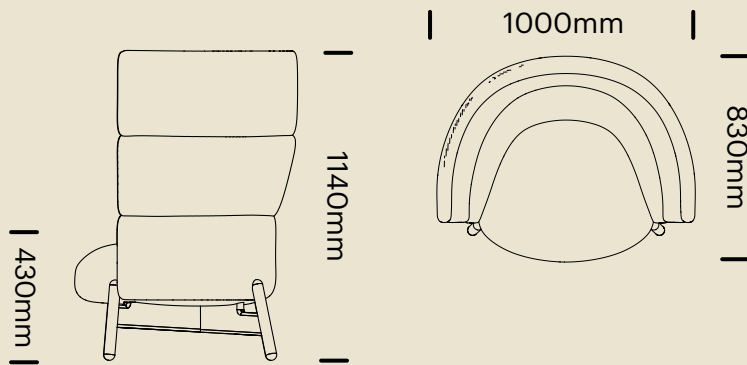

JARA1S-TIM-H | Meterage: 5.6m