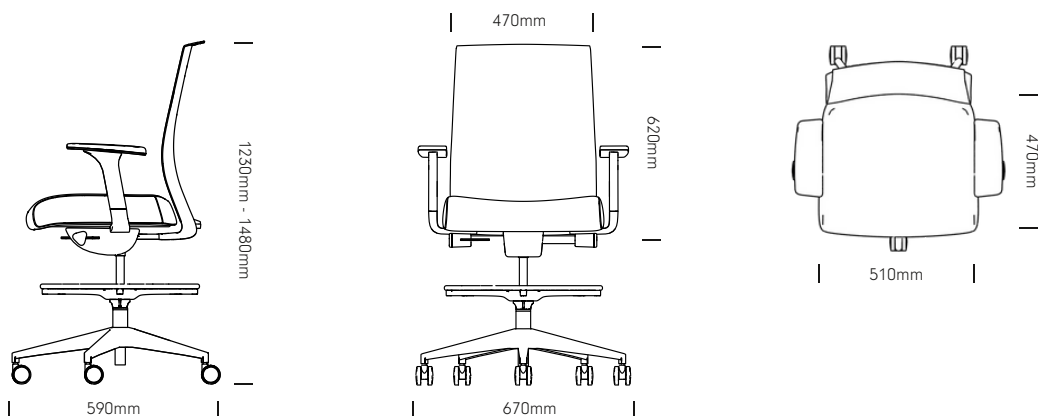

DRAFTING

JOYA-DRAFT