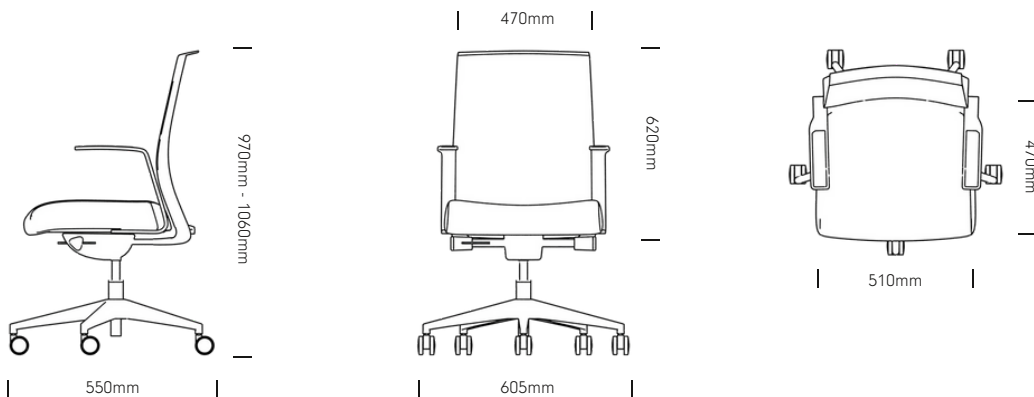

EXECUTIVE

JOYA-EXEC