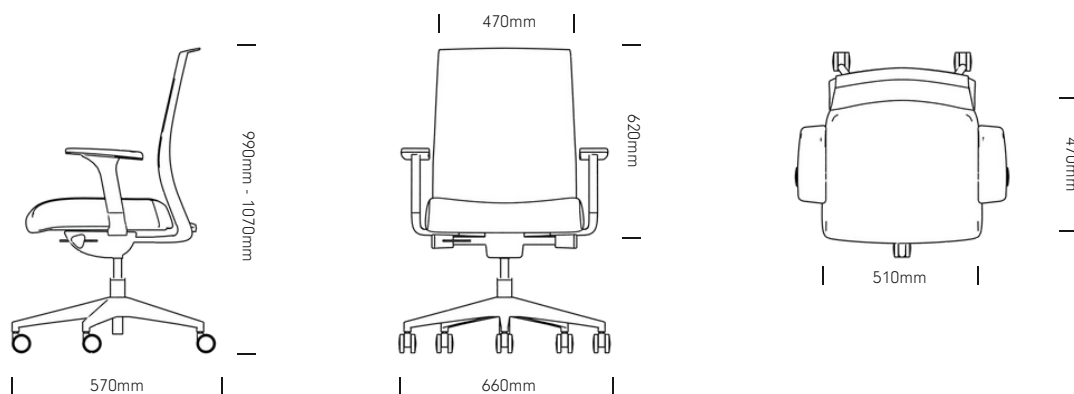

PREMIUM

JOYA-PREM-BLK