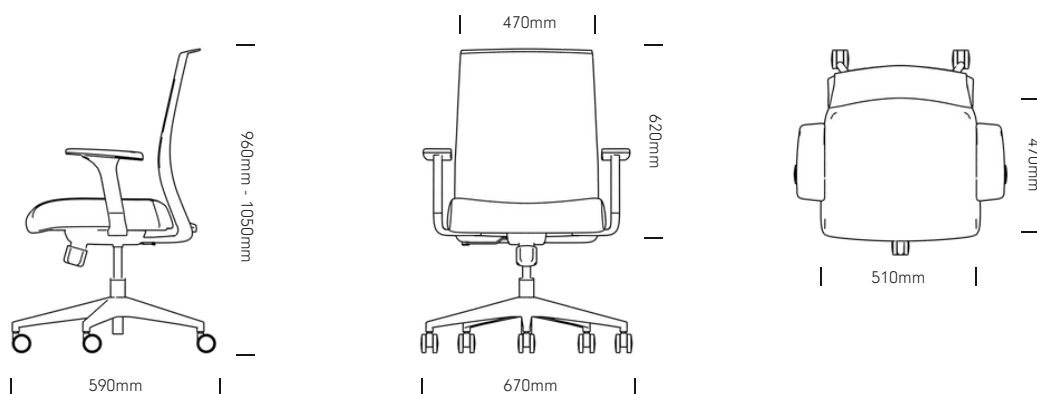

The Joya is a simply smart, practical office seating solution. The ergonomic design of the Joya edition offers a supportive mesh back with adjustable lumbar support.

FEATURES

- AFRDI Level 6 Certified
- Weight Rating: 135kg
- Adjustable lumbar support
- Moulded foam seat for comfort
- Synchronised mechanism with 1 lockable position
- Seat sliding function
- 2D Adjustable arms

FINISHES

1. Seat Upholstery: Black fabric
2. Custom Upholstery Optional: Select from Burgtec house fabrics
3. Back: Black nylon frame + black mesh
   - Base: Black nylon with black castors
   - Arms: Black nylon with black armrests

JOYA

JOYA