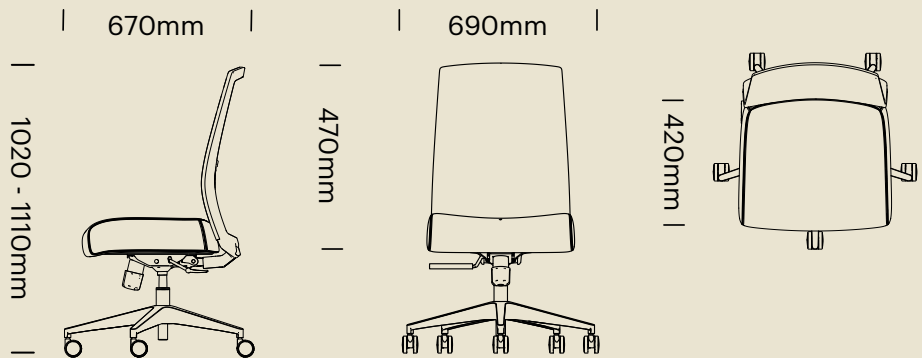

Juno

With Arms

No Arms

JUNO