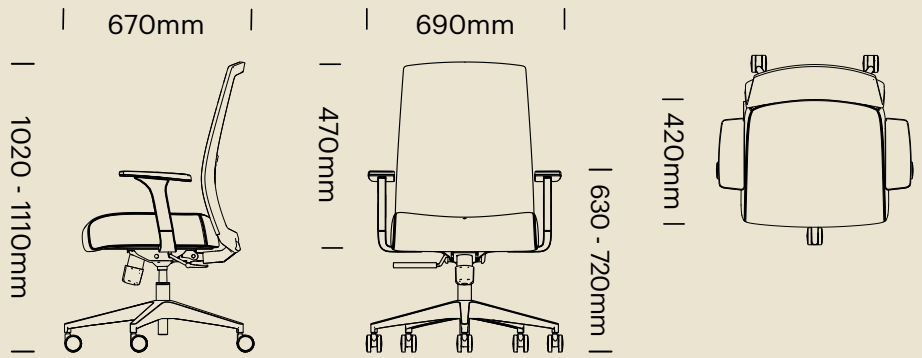

Juno

With Arms

JUNO-ARMS

No Arms