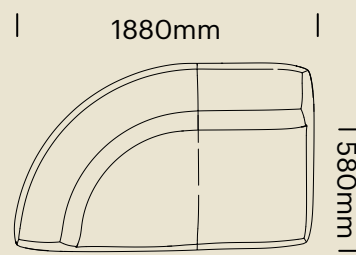

KOR2SCNR-CURVE | Meterage: 6.5m