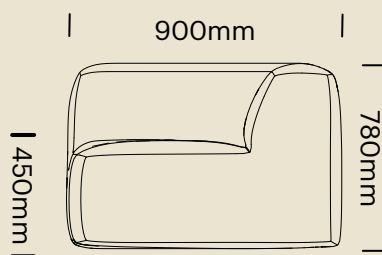

Designed and Manufactured in Australia the Korus lounges are available within a 4-6 week lead time.

DIMENSIONS - KORUS MODULAR LOUNGE

1 Seater

KOR1SB | Meterage: 3.75m

1 Seater Corner

KOR1SCNR | Meterage: 4m

1 Seater Curved Corner

KOR2SCNR-CURVE | Meterage: 6.5m

Square Ottoman

KOROTT45 | Meterage: 1.6m

Care and Maintenance

Fabric

For a general clean, regular dusting and vacuuming removes any loose particles and stops dirt from entering the weave and breaking down the fibres. When necessary, the upholstery should be gently wiped with a clean cloth, dampened with warm soapy water. Immediately dry with a clean and dry non-abrasive cloth. Do not use strong or abrasive cleaning fluids or detergents, as these may affect the colour and finish of the fabric. Upholstery can be professionally dry-cleaned if required. For best care and maintenance results please follow manufacturer's instructions