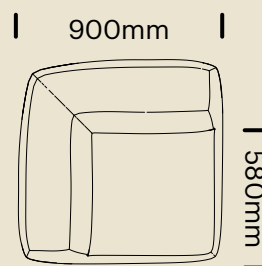

Designed and Manufactured in Australia the Korus lounges are available within a 4-6 week lead time.

DIMENSIONS - KORUS MODULAR LOUNGE

1 Seater

KOR1SB | Meterage: 3.75m

1 Seater Corner

KOR1SCNR | Meterage: 4m

1 Seater Curved Corner

KOR2SCNR-CURVE | Meterage: 6.5m

Square Ottoman

KOROTT45 | Meterage: 1.6m

Care and Maintenance

Fabric

For a general clean, regular dusting and vacuuming removes any loose particles and stops dirt from entering the weave and breaking down the fibres. When necessary, the upholstery should be gently wiped with a clean cloth, dampened with warm soapy water. Immediately dry with a clean and dry non-abrasive cloth. Do not use strong or abrasive cleaning fluids or detergents, as these may affect the colour and finish of the fabric. Upholstery can be professionally dry-cleaned if required. For best care and maintenance results please follow manufacturer's instructions