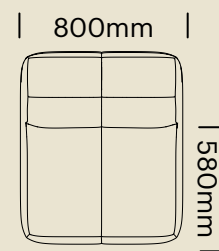

Designed and Manufactured in Australia the Korus lounges are available within a 4-6 week lead time.

DIMENSIONS - KORUS MODULAR LOUNGE

1 Seater

KOR1SB | Meterage: 3.75m

1 Seater Corner

KOR1SCNR | Meterage: 4m