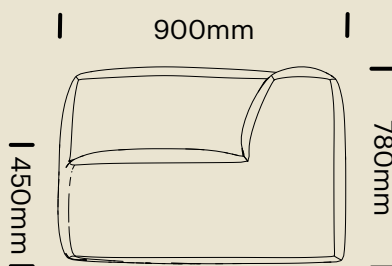

Designed and Manufactured in Australia the Korus lounges are available within a 4-6 week lead time.

DIMENSIONS - KORUS MODULAR LOUNGE

1 Seater

KOR1SB | Meterage: 3.75m

1 Seater Corner

KOR1SCNR | Meterage: 4m

1 Seater Curved Corner

KOR2SCNR-CURVE | Meterage: 6.5m

Square Ottoman

KOROTT45 | Meterage: 1.6m

Care and Maintenance

Fabric

For a general clean, regular dusting and vacuuming removes any loose particles and stops dirt from entering the weave and breaking down the fibres. When necessary, the upholstery should be gently wiped with a clean cloth, dampened with warm soapy water. Immediately dry with a clean and dry non-abrasive cloth. Do not use strong or abrasive cleaning fluids or detergents, as these may affect the colour and finish of the fabric. Upholstery can be professionally dry-cleaned if required. For best care and maintenance results please follow manufacturer's instructions