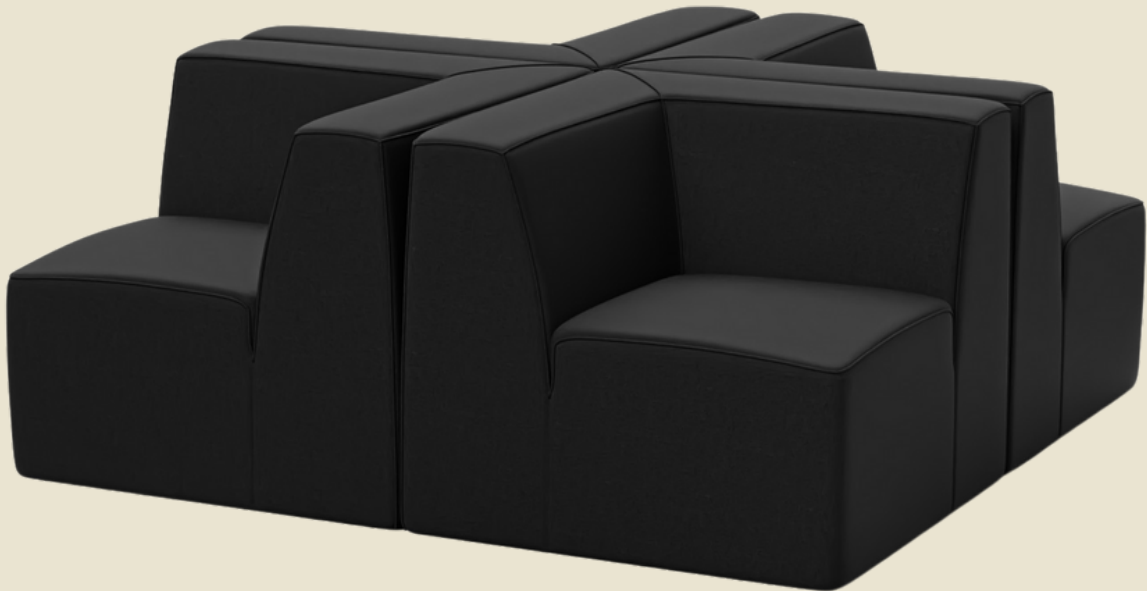

Korus

Modular Lounge

burgtec.

Built for comfort.

The Korus collection combines commercial-grade quality with that 'sink-into-it' softness for ultimate comfort.

Korus Lounges can be arranged in any configuration with their functional modular design, bringing an effortless elegance to any space.

Features

- Made in Australia
- Modular lounge system
- Available in ottoman & standard back
- Available in corner & straight modules
- Rounded, organic design

Finishes

- Select from Burgtec house fabrics /leathers or fabric of your choice
- Two-tone upholstery available
- Feature stitching detail

The flexibility, longevity and aesthetics of the Korus create the perfect relaxation zone.

LOCAL FINISHES

Burgtec's wide range of local house fabrics are available with no extra lead time.

With hundreds of possible combinations, Korus soft seating can be perfectly coordinated with its environment, without the worry of possible supply chain delays.

Designed and Manufactured in Australia the Korus lounges are available within a 4-6 week lead time.

DIMENSIONS - KORUS MODULAR LOUNGE

1 Seater

KOR1SB | Meterage: 3.75m

1 Seater Corner

KOR1SCNR | Meterage: 4m