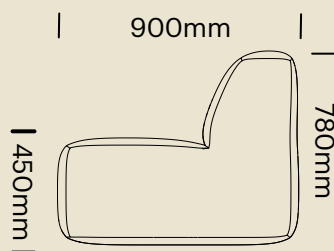

Designed and Manufactured in Australia the Korus lounges are available within a 4-6 week lead time.

DIMENSIONS - KORUS MODULAR LOUNGE

1 Seater

KOR1SB | Meterage: 3.75m

1 Seater Corner

KOR1SCNR | Meterage: 4m