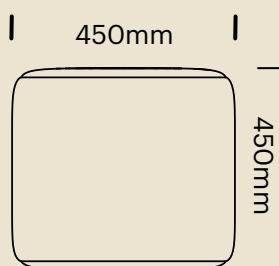

1 Seater Curved Corner

KOR2SCNR-CURVE | Meterage: 6.5m

Square Ottoman

KOROTT45 | Meterage: 1.6m

Care and Maintenance

Fabric

For a general clean, regular dusting and vacuuming removes any loose particles and stops dirt from entering the weave and breaking down the fibres. When necessary, the upholstery should be gently wiped with a clean cloth, dampened with warm soapy water. Immediately dry with a clean and dry non-abrasive cloth. Do not use strong or abrasive cleaning fluids or detergents, as these may affect the colour and finish of the fabric. Upholstery can be professionally dry-cleaned if required. For best care and maintenance results please follow manufacturer's instructions