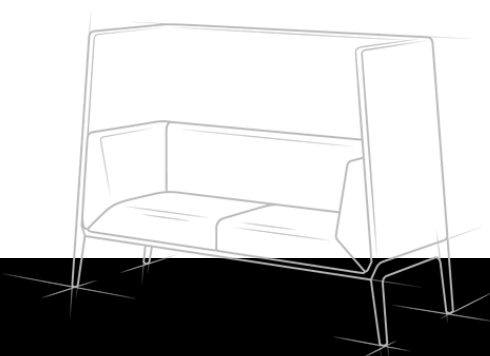

SQUAD

burgtec.

On-air.

Ergonomic, affordable, and most importantly - comfortable.

The Squad Task Chair pleases everyone with its clever design featuring a thick moulded seat, mesh back with lumbar support, and a range of optional features.

SQUAD

burgtec.

Finishes

- Upholstery (Seat): Black Standard | Select from Burgtec house fabrics / leathers or fabric of your choice
- Mesh Back: Black
- Frame/Arms: Black
- Base: Black or Chrome

Dimensions

Code	Description	Back (mm)		Seat (mm)		
		Height	Width	Height	Width	Depth
SQUAD	Squad Chair	500	450	450-520	490	465
SQUAD-HEAVY	Squad Heavy Duty	500	450	450-520	490	465
SQUAD-DRAFT	Squad Drafting Chair	500	450	660-910	490	465