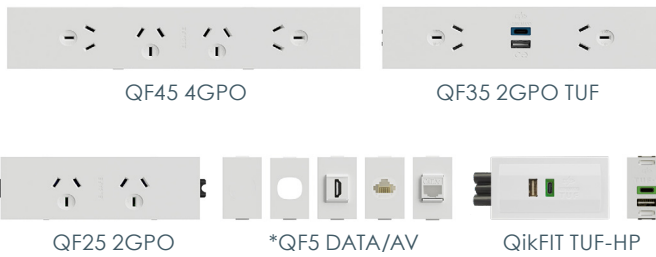

Common Modular Components

* Wide range of Data / AV cutouts and couplers available on request
QikFIT Modules available as standard in Black or White