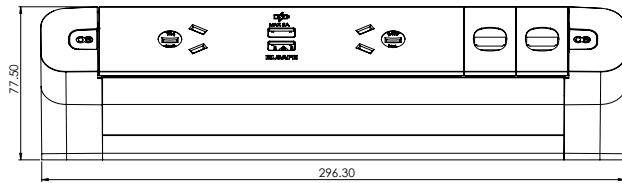

Pace dimensions

Other sizes available on request

Features

Power and Data configurations available

- Power or Data only
- Power and USB Fast Charging
- Combined (Power, USB Fast Charging & Data/AV)
- TUF-HP (high powered) USB Laptop Charging option
- International Sockets available on request

Reversible USB A Port: Accepts cable both ways.

Construction: Body; powder coated aluminium extrusion. End caps; Fire retardant polycarbonate.

Testing: 100% testing - continuity, polarity, insulation & earth. We check every socket on every product.

Soft Wiring (power): PACE is supplied with an OE Elsafe J-Coupler that allows for easy connection via starter / interconnecting cables with Wieland GST connectors. This soft wiring system allows for quick and easy installation and reconfiguration of office spaces.

Colour: Body: White or black. End Caps: white or black QikFIT power, data and AV fascias: white or black.

Mounting / Installation: PACE is supplied with a pair of top fix PACE brackets which are tightened from the top with an allen key for easy installation.

Data / AV: PACE has been designed for easy Data / AV installation with a rear access opening to allow for termination of through connectors or pre-terminated data and AV.

TUF-HP (High Powered) Laptop Charging: PACE can be configured with TUF-HP USB C laptop charging, please contact OE Elsafe to discuss this option.

Pace is designed and intended for commercial use.