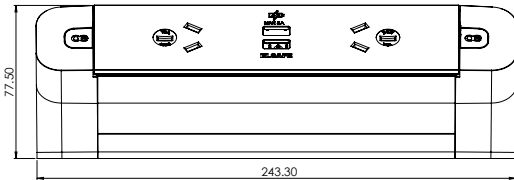

Pace dimensions

Other sizes available on request

Features

Power and Data configurations available

- Power or Data only
- Power and USB Fast Charging
- Combined (Power, USB Fast Charging & Data/AV)
- TUF-HP (high powered) USB Laptop Charging option
- International Sockets available on request

Reversible USB A Port: Accepts cable both ways.

Construction: Body; powder coated aluminium extrusion. End caps; Fire retardant polycarbonate.

Testing: 100% testing - continuity, polarity, insulation & earth. We check every socket on every product.

Soft Wiring (power): PACE is supplied with an OE Elsafe J-Coupler that allows for easy connection via starter / interconnecting cables with Wieland GST connectors. This soft wiring system allows for quick and easy installation and reconfiguration of office spaces.

Colour: Body: White or black. End Caps: white or black QikFIT power, data and AV fascias: white or black.

Mounting / Installation: PACE is supplied with a pair of top fix PACE brackets which are tightened from the top with an allen key for easy installation.

Data / AV: PACE has been designed for easy Data / AV installation with a rear access opening to allow for termination of through connectors or pre-terminated data and AV.

TUF-HP (High Powered) Laptop Charging: PACE can be configured with TUF-HP USB C laptop charging, please contact OE Elsafe to discuss this option.

Pace is designed and intended for commercial use.