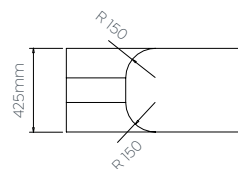

## Grove Sofa Full Module Specifications

D

E

F

G