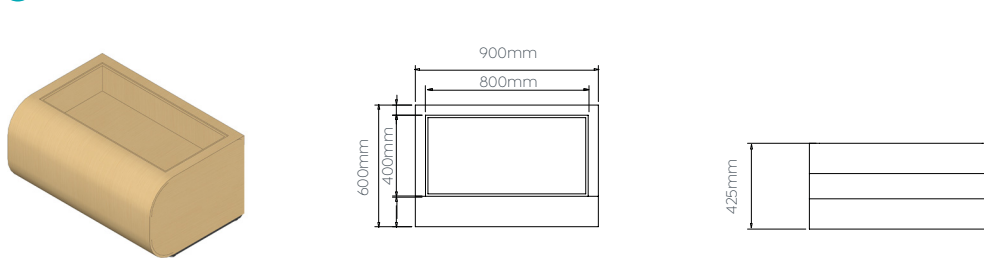

Grove Sofa.

Grove Sofa Full Module Specifications

Grove Sofa module seat height & foot detail

A

B

C