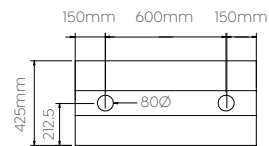

## Grove Sofa Full Module Specifications

D

E

F

G