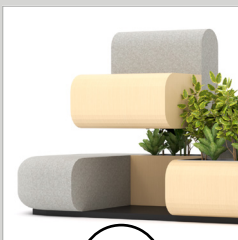

1. Modern, Modular Design

A sleek modular design able to adapt to fill spaces perfectly in style.