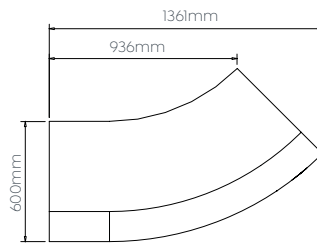

Grove Sofa.

Grove Sofa Full Module Specifications

H