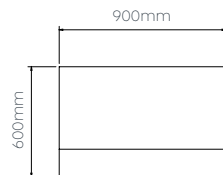

## Grove Sofa Full Module Specifications

D

E

F

G