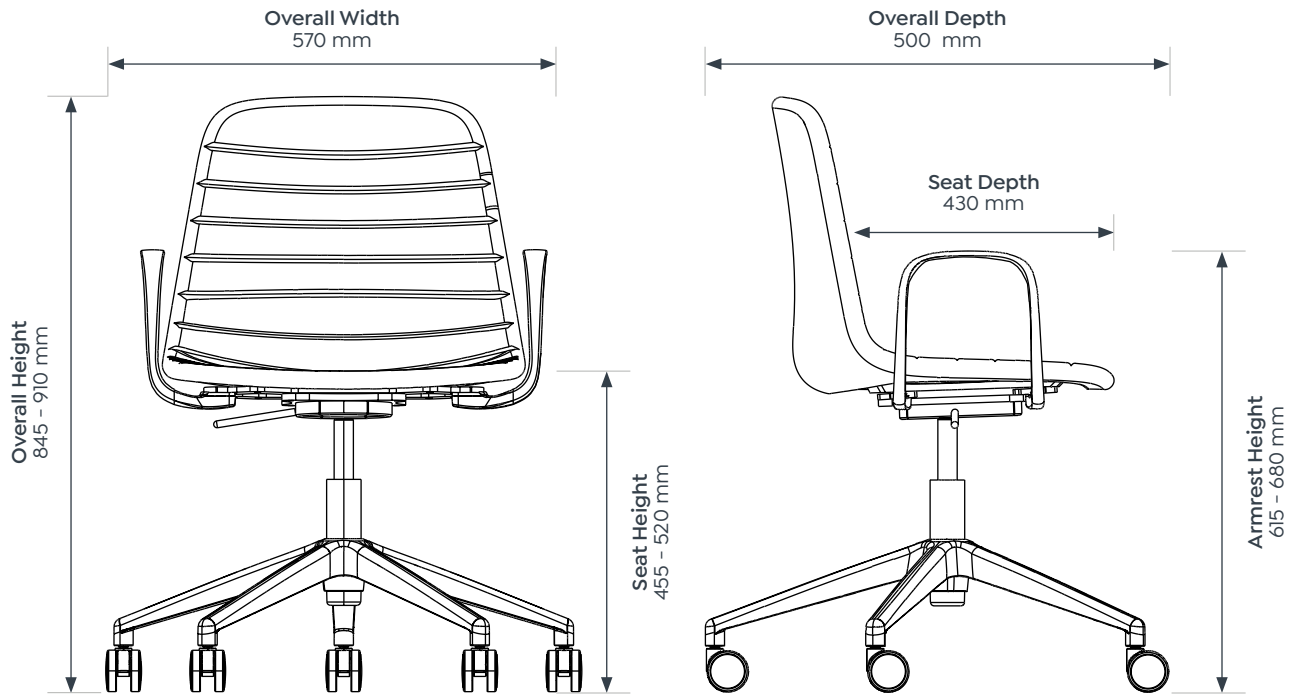

Sofia Range.

Dimensions

Sofia Gas Lift