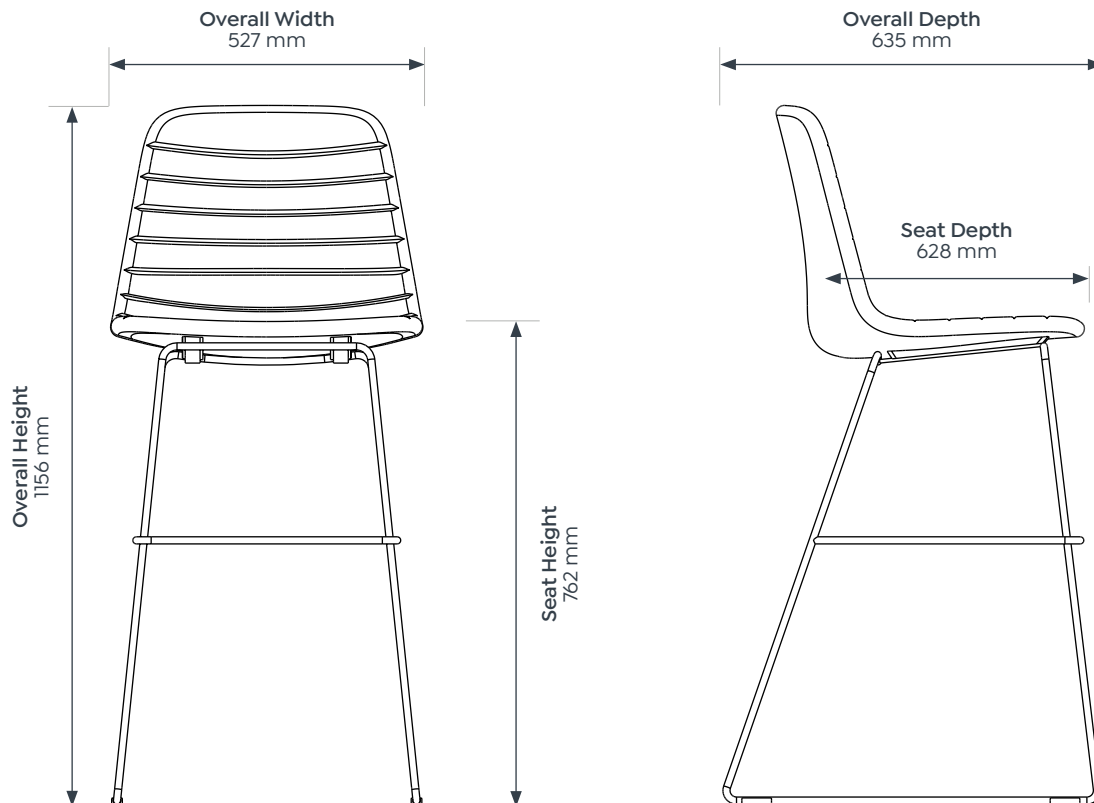

### Sofia Stool

Seat H	762 mm
Seat W	527 mm
Seat D	628 mm
Overall W	527 mm
Overall D	635 mm
Overall H	1156 mm

### Sofia Gas Lift with Tilt

Seat H	455 - 520 mm
Seat W	520 mm
Seat D	430 mm
Overall W	570 mm
Overall D	500 mm
Overall H	845 - 910 mm

## Dimensions