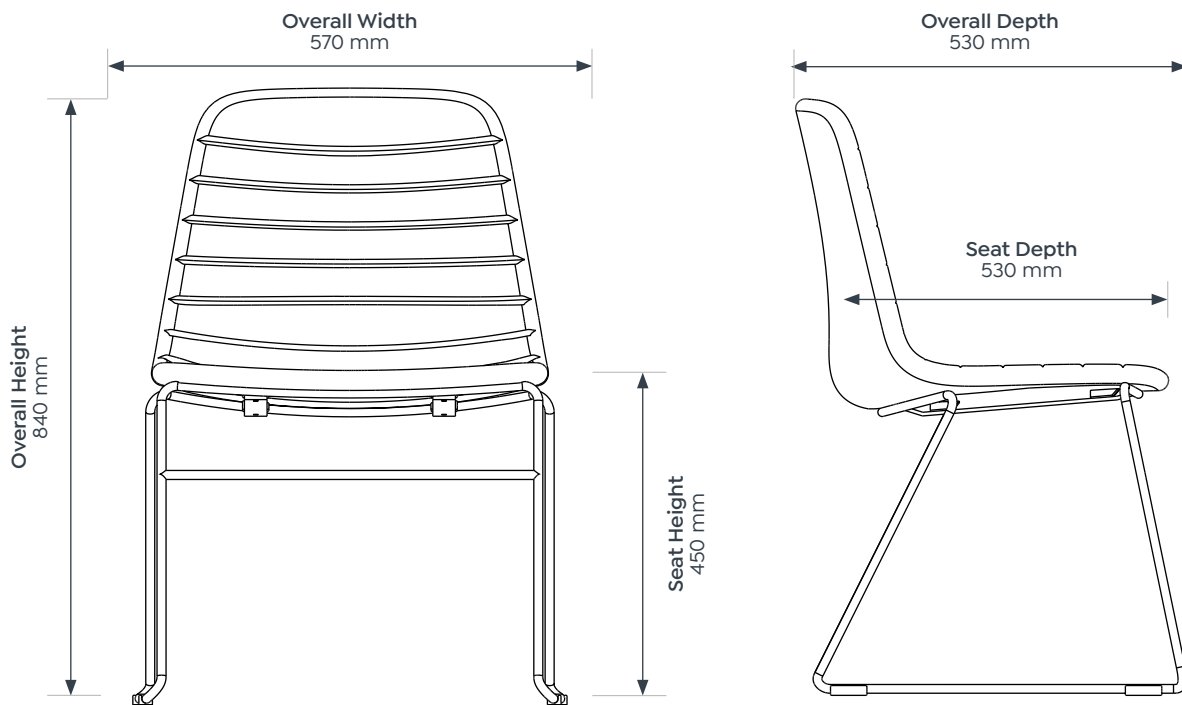

Dimensions

Sofia Sled