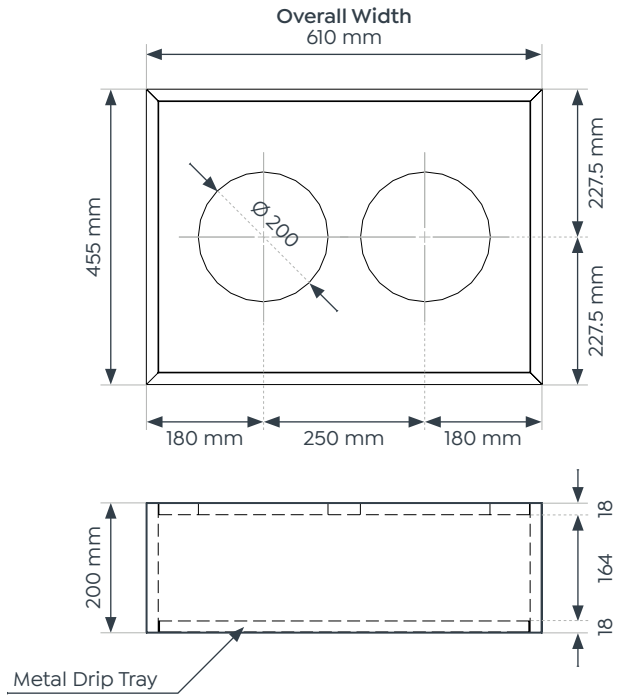

Dimensions

Knox Locker Small Planter