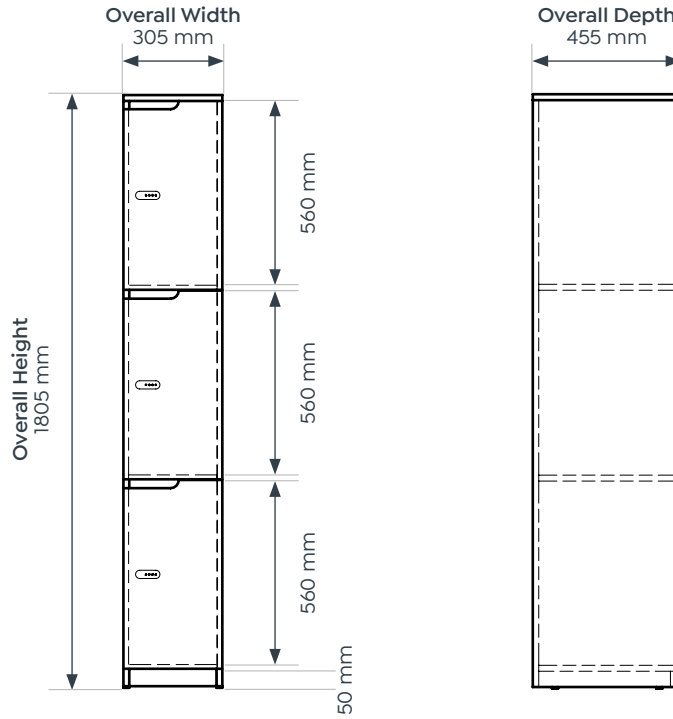

Large Planter

Small Planter

Dimensions

Lockers

Overall Width	305 mm
Overall Depth	455 mm
Overall Height	1805 mm

Planters

	Small	Large
Overall Width	610 mm	915 mm
Overall Depth	455 mm	455 mm
Overall Height	200 mm	200 mm

Knox Locker Range.

Dimensions

Knox Single Door Locker

Knox 2 Door Locker

Dimensions

Knox 3 Door Locker

Knox 4 Door Locker

Dimensions