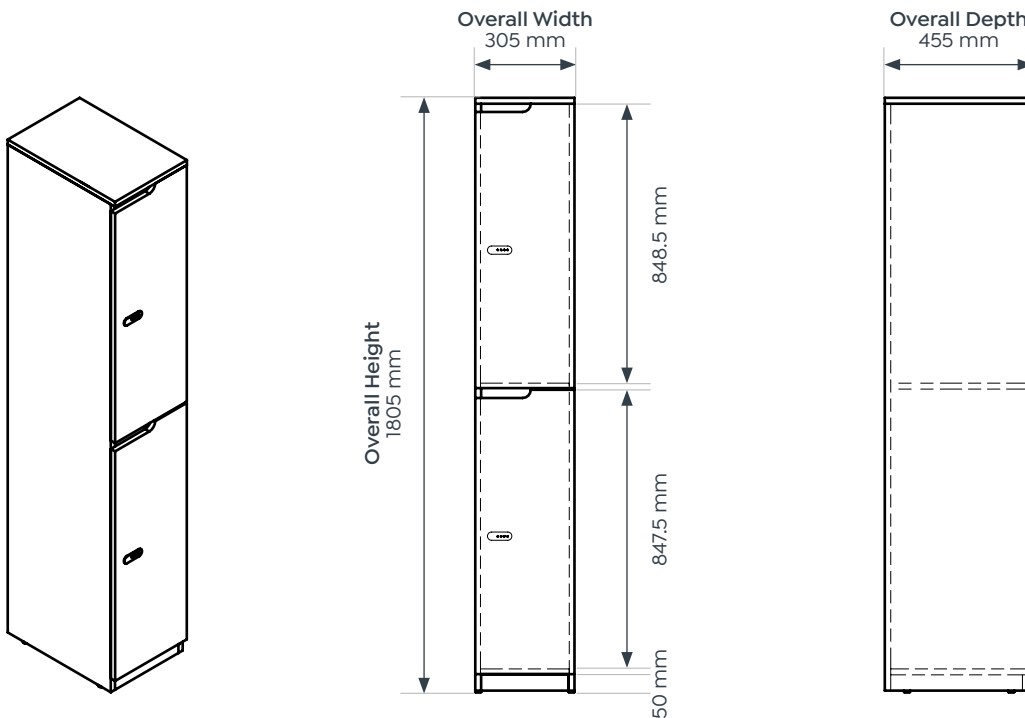

Large Planter

Small Planter

Dimensions

Lockers

Overall Width	305 mm
Overall Depth	455 mm
Overall Height	1805 mm

Planters

	Small	Large
Overall Width	610 mm	915 mm
Overall Depth	455 mm	455 mm
Overall Height	200 mm	200 mm

Knox Locker Range.

Dimensions

Knox Single Door Locker

Knox 2 Door Locker

Dimensions

Knox 3 Door Locker

Knox 4 Door Locker

Dimensions