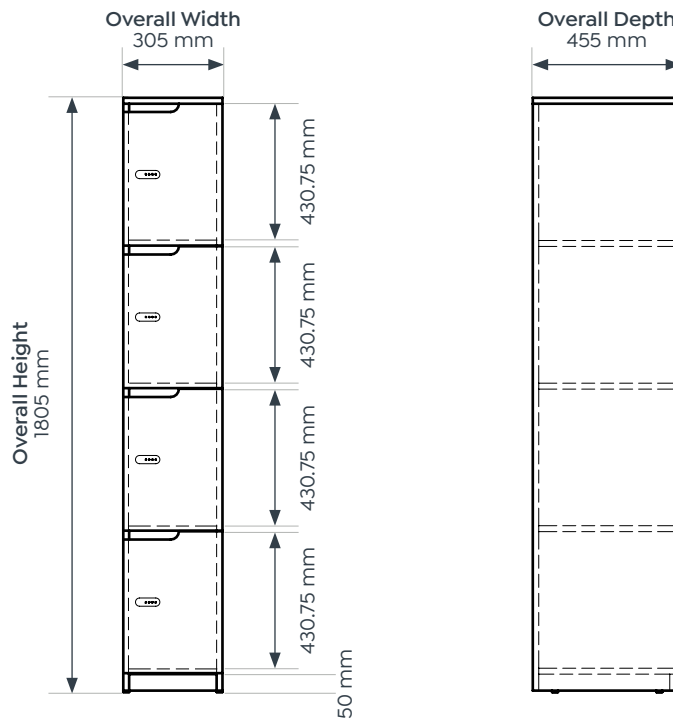

Large Planter

Small Planter

Dimensions

Lockers

Overall Width	305 mm
Overall Depth	455 mm
Overall Height	1805 mm

Planters

	Small	Large
Overall Width	610 mm	915 mm
Overall Depth	455 mm	455 mm
Overall Height	200 mm	200 mm

Knox Locker Range.

Dimensions

Knox Single Door Locker

Knox 2 Door Locker

Dimensions

Knox 3 Door Locker

Knox 4 Door Locker

Dimensions