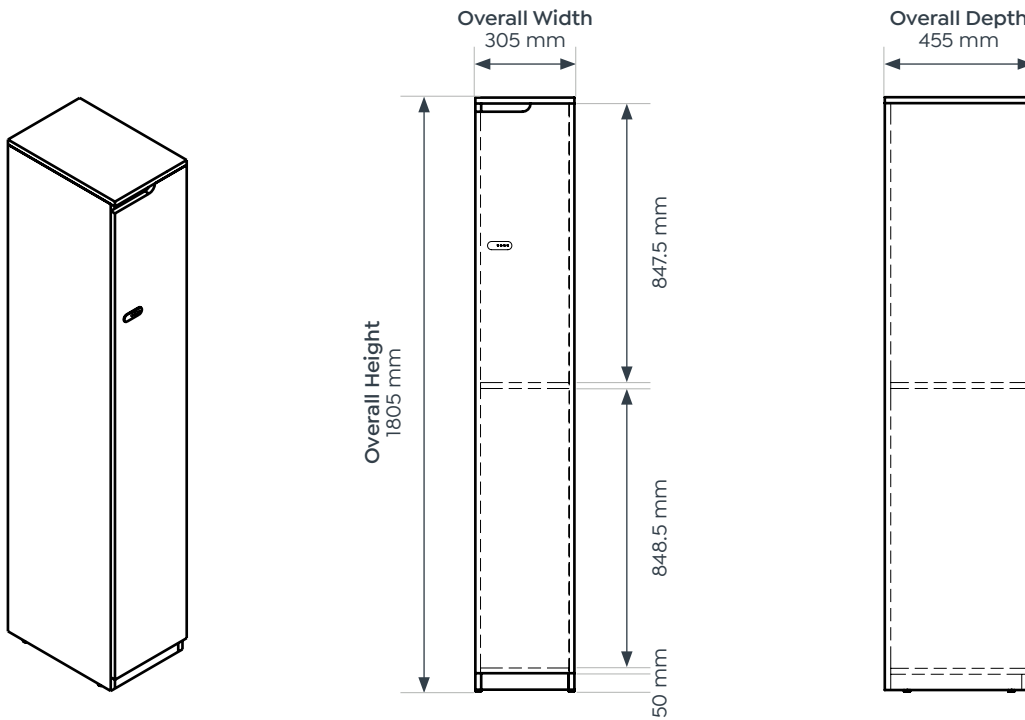

Large Planter

Small Planter

Dimensions

Lockers

Overall Width	305 mm
Overall Depth	455 mm
Overall Height	1805 mm

Planters

	Small	Large
Overall Width	610 mm	915 mm
Overall Depth	455 mm	455 mm
Overall Height	200 mm	200 mm

Knox Locker Range.

Dimensions

Knox Single Door Locker

Knox 2 Door Locker

Dimensions

Knox 3 Door Locker

Knox 4 Door Locker

Dimensions